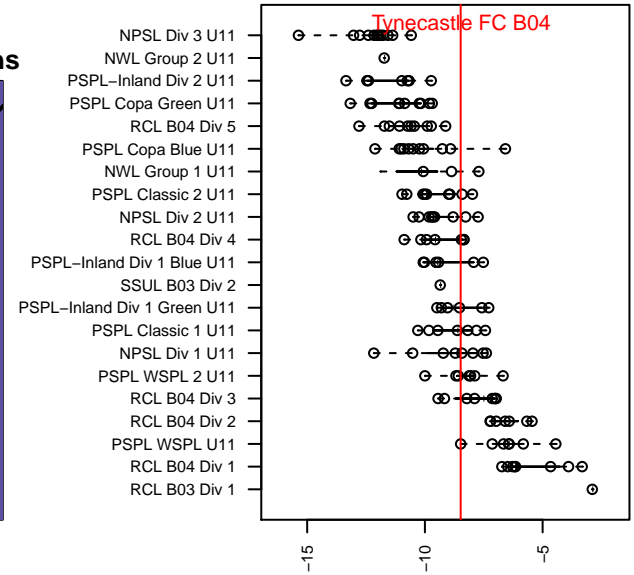

**attack and defense rating
relative to others at age
and all opponents in last 13 months**